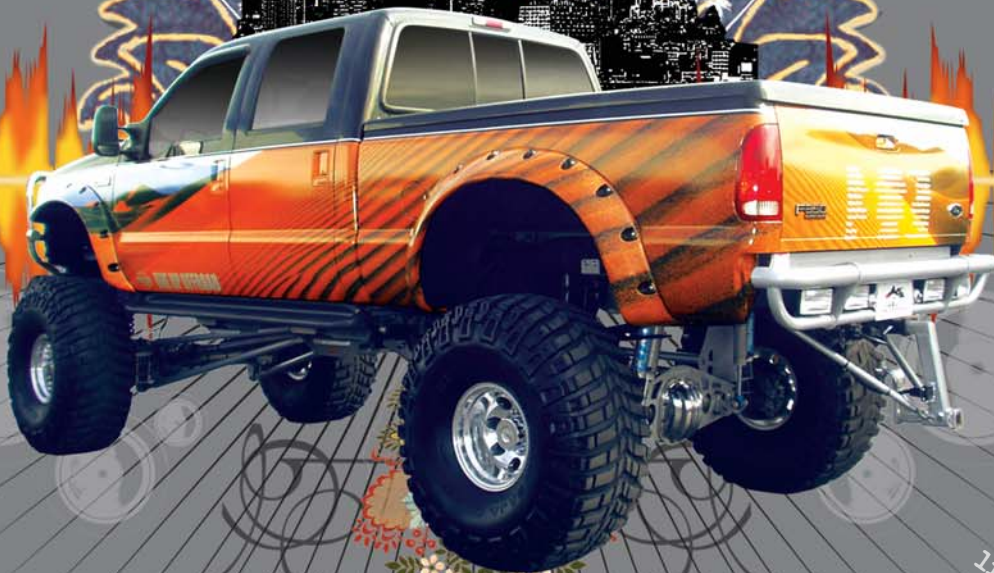

SNUGTOP
THE PERFECT FIT

WARNING:
may cause lid envy.

Custom
tonneau covers
that fit to perfection.
Smooth form, clean lines
and uniquely designed to
satisfy all your lid cravings.

Check our
lids out at
snugtop.com/dieselpower
or call 562-432-5454
for more SnugLid
lid information.